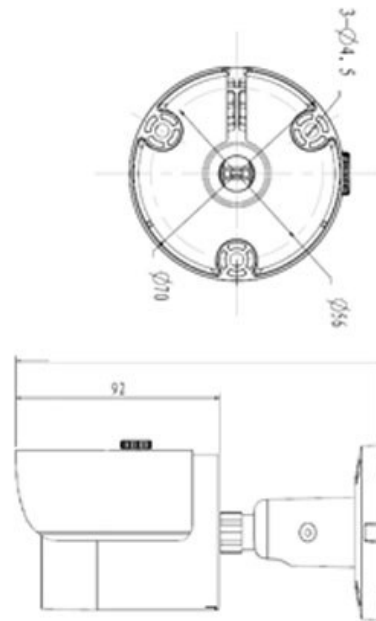

CP- UNC-TA40L3**4 MP Full HD IP IR Bullet Camera - 30Mtr.****Main Features**

- 1/3" 4MP PS CMOS Image Sensor
- Max 20fps@4MP, 25/30fps@3MP
- H.264 and MJPEG dual-stream encoding
- DWDR, Day/Night(ICR), 3DNR, AWB, AGC, BLC
- 2.8mm fixed lens (3.6mm optional)
- IR Range of 30 Mtrs, IP67, PoE
- Mobile Software: iCMOB, gCMOB, wCMOB
- CMS Software: KVMS Pro, vOptimus Pro

CP- UNC-TA40L3**4 MP Full HD IP IR Bullet Camera - 30Mtr.****Feature**

Image Sensor

Minimum Illumination

Shutter Speed

White Balance

Gain Control(AGC)

Lens

Back Light Compensation

Smart Phone

IR

Ingress Protection

Operating Temperature

Power Source

Power Consumption

Dimension

Weight

IP67

-30°C~+60°C , Less than 95%RH

DC12V, PoE (802.3af)

<4.3W(IR on)

Φ70mm × 165mm

0.38Kg(with package 0.44 Kg)